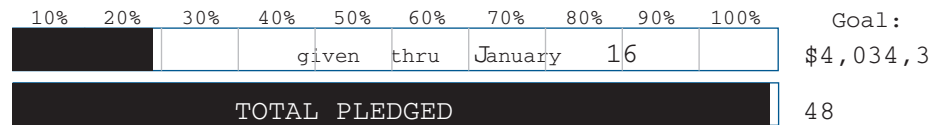

Military Family Support Gathering

Do you have family members in active military service? Whether they are stationed in the U.S. or deployed in a foreign country, it is always difficult when a loved one is out of daily contact and possibly in dangerous territory.

Join us on Friday, February 18 from 7:00 9:00 p.m. in God s Town, Gardens North Campus for a support gathering. Led by two of our Small Groups Community Leaders, who are also fathers of active servicemen, we hope to cast a vision of support for you and your family.

Singles II Super Bowl Party

Sunday, February 6
6:00 - 10:00 p.m.
God s Town, Gardens North Campus

Singles, join us for a Super Bowl Party. There is no cost, but we ask that you please bring a finger food or 2-liter soda to share.

Just a reminder, if you registered for Gary Smalley s 2-day seminar, The DNA of Relationships it will take place on Friday, February 11 (7:00 10:00 p.m.) and Saturday, February 12 (8:30 a.m. 12:30

Life Development

Classes

Course Catalog Spring 2005

Get a complete listing of our Spring 2005 classes. Available at any Welcome Center.

Lay Counselor Training

The Biblical Counseling Ministry exists to meet the spiritual and emotional needs of people in our church family. If you are interested in serving as a Lay Counselor and would like information about training, pick

Believers in Recovery

Celebrate Recovery has changed its name! Join us every Thursday for Believers in Recovery from 7-9 p.m. in the Groot Center Enjoy worship, lessons and recovery testimonies from 7-8 p.m., followed by open recovery groups and Step Studies. Pre-registration is required for the Step Studies at no charge. For more information about Believers in Recovery

January 29 & 30, 2005

□ □

May we pray for you? Please list any prayer requests or special needs, including scheduled surgeries.

Winter

Getaways Sign up today!

SURGE56 Winter Retreat (seats 5 & 6)
February 25 - 27
Orlando, FL

Exchange/NEXT Ski Trip
(College Age/Singles & Married 20s & 30s)
March 30 - April 3
Winter Park, CO

Christ Fellowship Ski Trip
April 4 - 9
Big Sky, MT
For more information
799-7603 ext. 3029.

Place of Hope Cottage Parents
Place of Hope is recruiting 2 married couples (working together) as full-time live-in Cottage Parents. Call 775-7195 for more information.

Common Sense: A Midweek Study

Personal debt is at an all-time high personal savings are at a 70-year low many find that they are one paycheck away from disaster. In this 4-week series, Pastor Steve Helm will help us discover the Biblical perspective that leads to financial freedom and how to apply these principles in your own life. Join us Wednesdays at 7:00 p.m. beginning February 2.

Join the Christ Fellowship Sports Ministry 2005 Cycling, Fitness Scuba Diving and Tennis teams. It s a fun way to meet others and grow in Christ! All skill levels are welcome. Register continues through January. Visit our website at christfellowship.com contact the Sports Ministry Hotline at 799-7639.